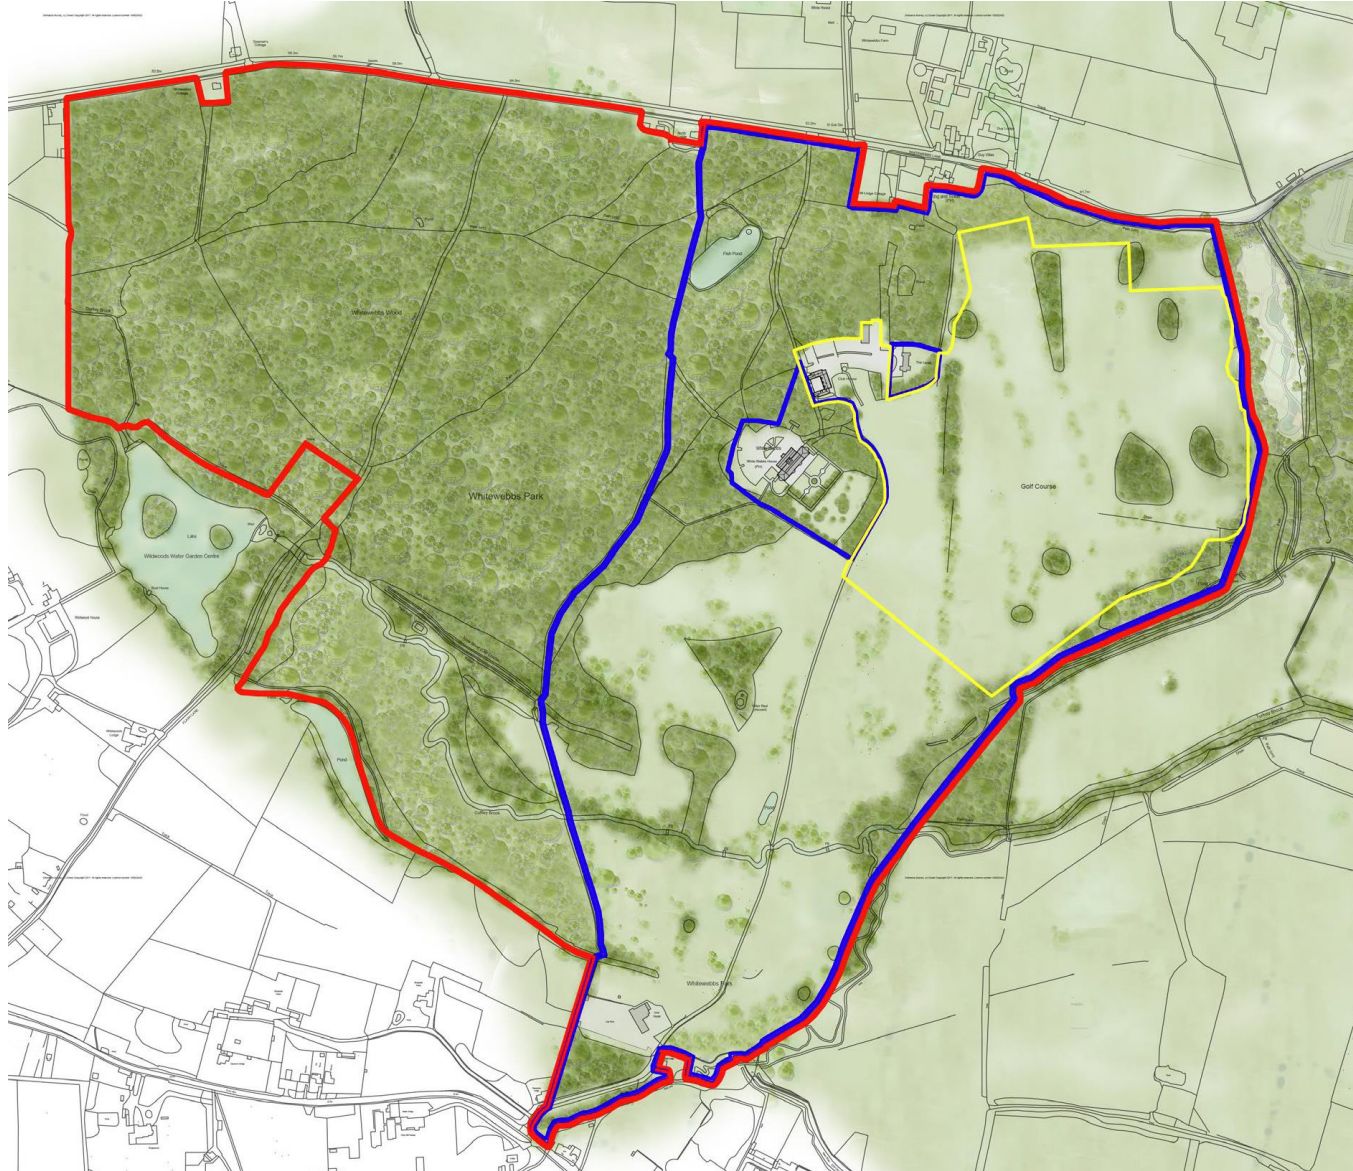

Plan of THFC bid

Red line =
Whitewebbs park
boundary

Blue line = area to
be leased
(54% of park)

Yellow line= area
THFC will occupy
(33% of leased area;
18% of park)